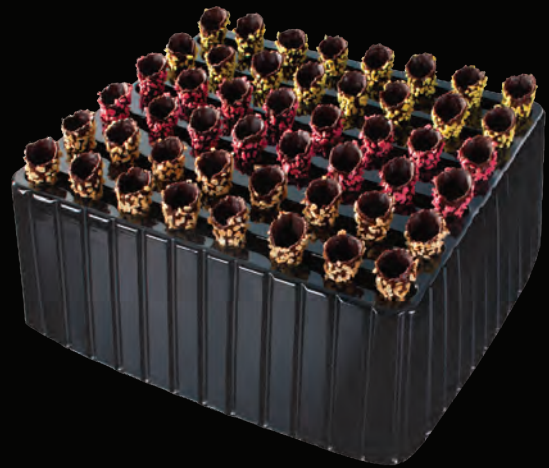

**Dark Cone with  
Yellow Marbling**

**Dark Cone with  
White Flakes**

**Dark Cone with  
Red Flakes**

**Dark Cone with  
Yellow Flakes**

**83 Dark Passion Cones**

6 g / 0.21 oz./pc.  
83 pcs./set, 1 set/box  
H: 65 mm, 2.56 in  
Ø: 25 mm, 0.98 in  
Item: 8092041

**Black Cone with Flakes**

**Tomato Cone with Flakes**

**Soya Sauce Cone with Flakes**

**Curry Cone with Flakes**

**Italian Pesto Cone with Flakes**

**Black Sesame Cone with Flakes**

**83 Savory Passion Cones**  
6 g / 0.21 oz./pc.  
83 pcs./set, 1 set/box  
H: 65 mm, 2.56 in  
Ø: 25 mm, 0.98 in  
Item: 8092049